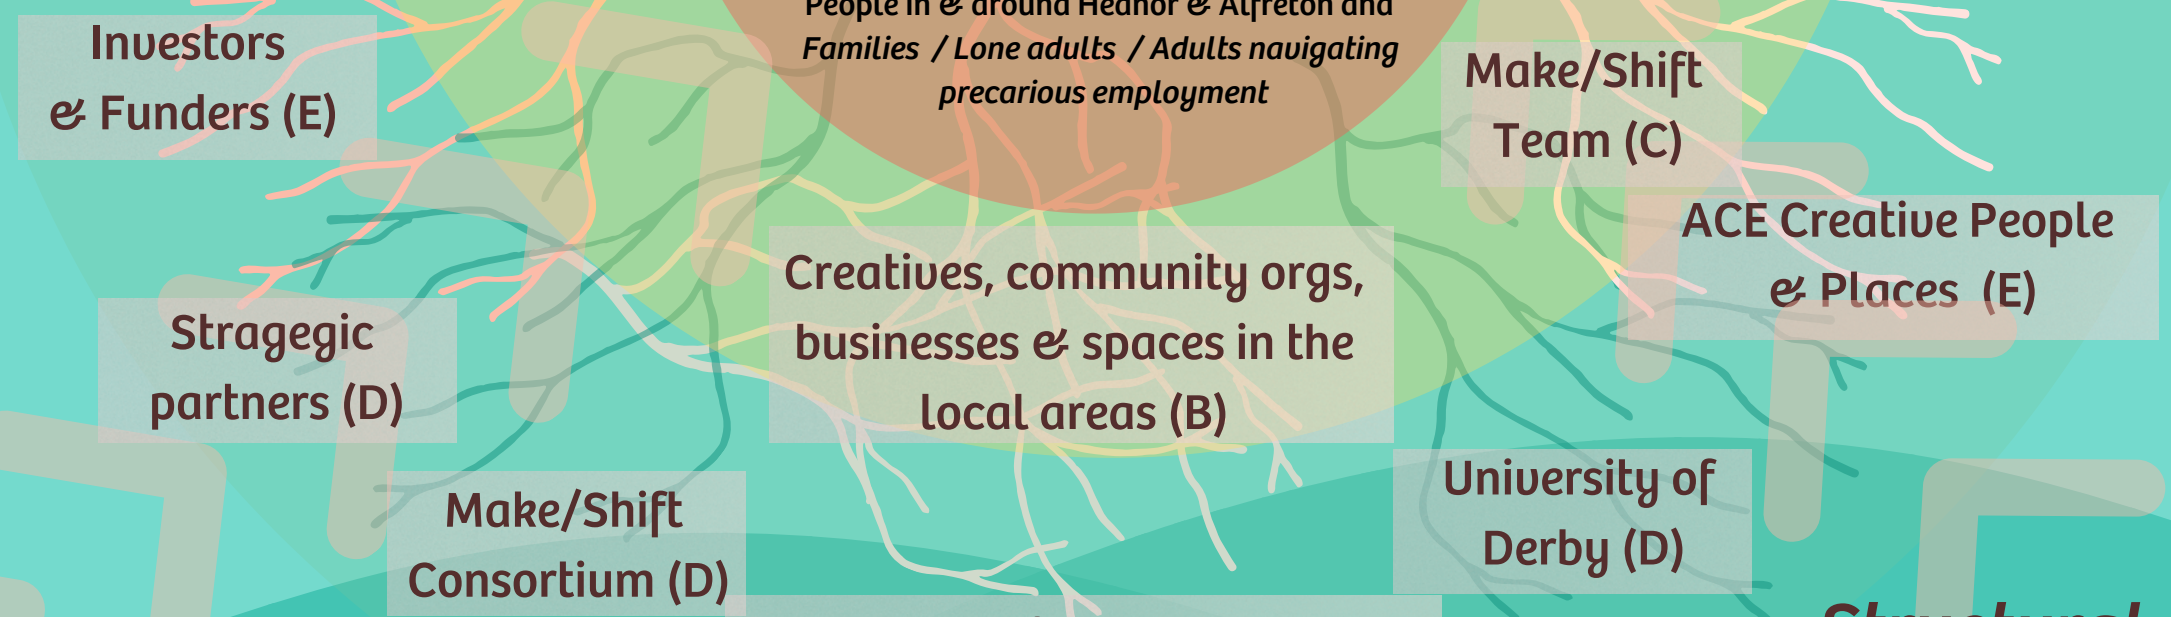

MAKE/SHIFT

STORY OF CHANGE

Latest version March 2024
 Made with Make/Shift by RMR

Our Vision

Amber Valley is a place full of makers where everyone's creativity matters

The difference we make

How we work:

- Start with strengths / Everyone is a Maker
- By/With not To/For
- Move at speed of trust / Don't rush to find solutions / Process matters
- Learning from Nature / shifting how we work / trying to do things differently

Communities of Amber Valley (A)

particularly:
 People in & around Heanor & Alfreton and Families / Lone adults / Adults navigating precarious employment

Who Is involved

What we do:

- MAKE:** Create space for people to make, do, create, grow what matters to them
- CONNECT:** Meet, make, share and learn with our neighbours to grow a network of community makers.
- SHIFT:** Use our collective creativity to shift power, resources and stories in our neighbourhoods.

Structural challenges

Historically and structurally underfunded
 Disconnected geographically, socially and economically