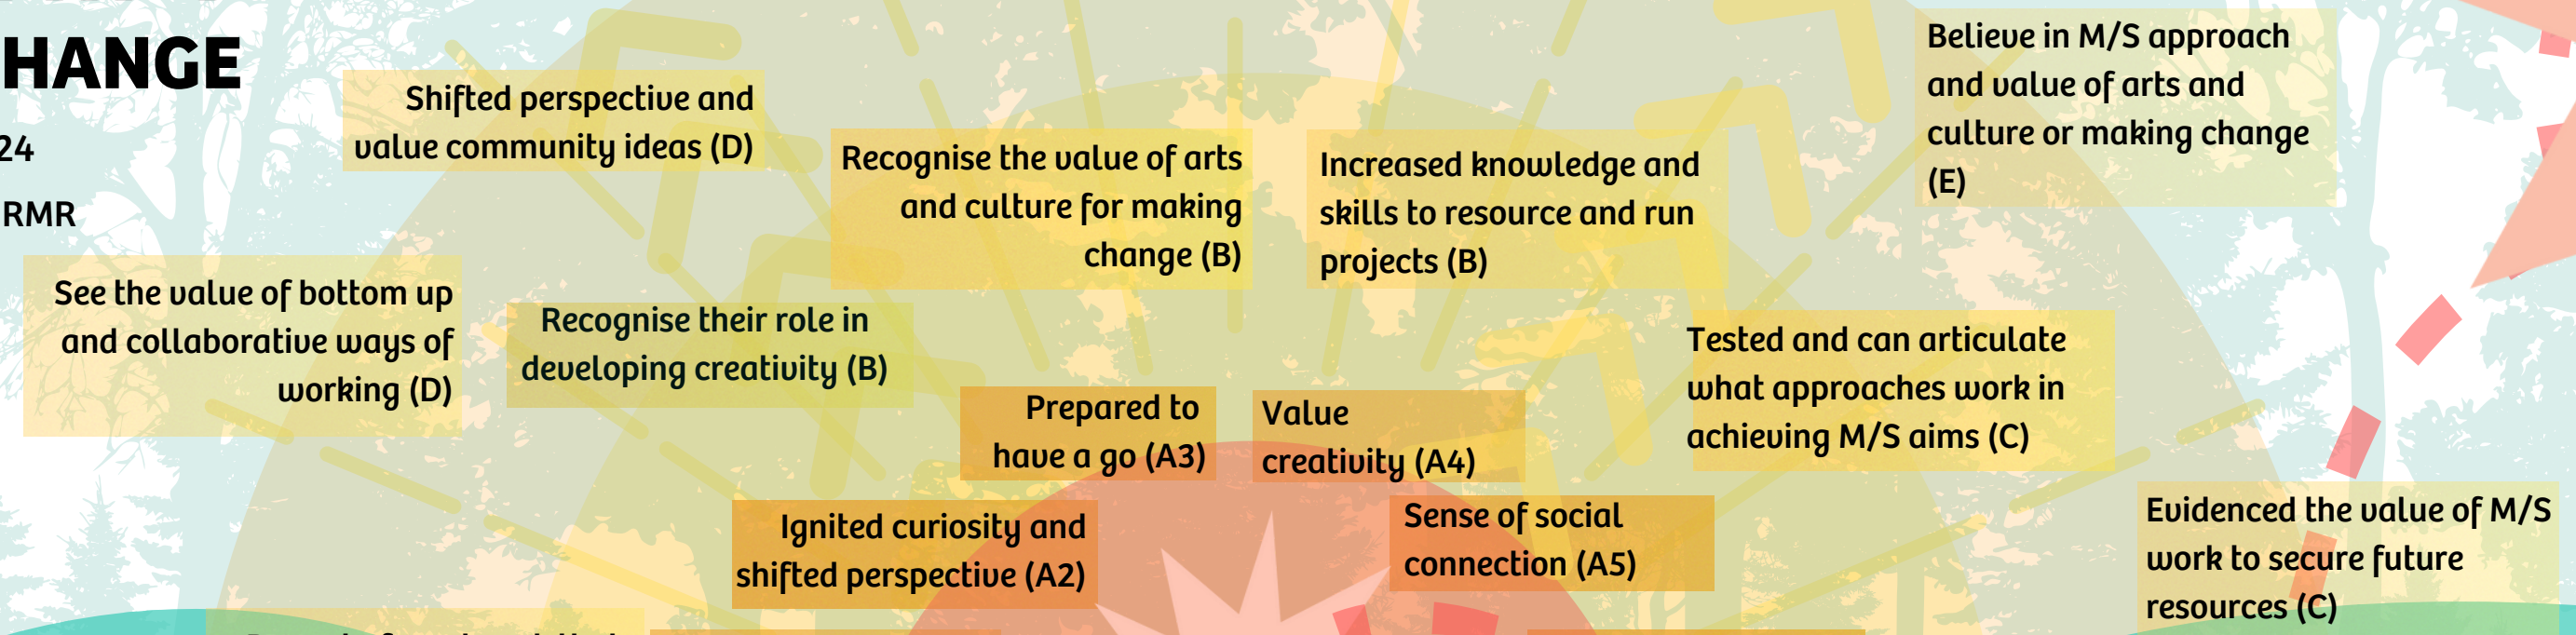

MAKE/SHIFT

STORY OF CHANGE

Latest version March 2024
 Made with Make/Shift by RMR

Our Vision

Amber Valley is a place full of makers where everyone's creativity matters

The difference we make

How we work:

- Start with strengths / Everyone is a Maker
- By/With not To/For
- Move at speed of trust / Don't rush to find solutions / Process matters
- Learning from Nature / shifting how we work / trying to do things differently

Communities of Amber Valley (A)

particularly:
 People in & around Heanor & Alfreton and Families / Lone adults / Adults navigating precarious employment

Who Is involved

What we do:

- MAKE:** Create space for people to make, do, create, grow what matters to them
- CONNECT:** Meet, make, share and learn with our neighbours to grow a network of community makers.
- SHIFT:** Use our collective creativity to shift power, resources and stories in our neighbourhoods.

Structural challenges

Historically and structurally underfunded
 Disconnected geographically, socially and economically